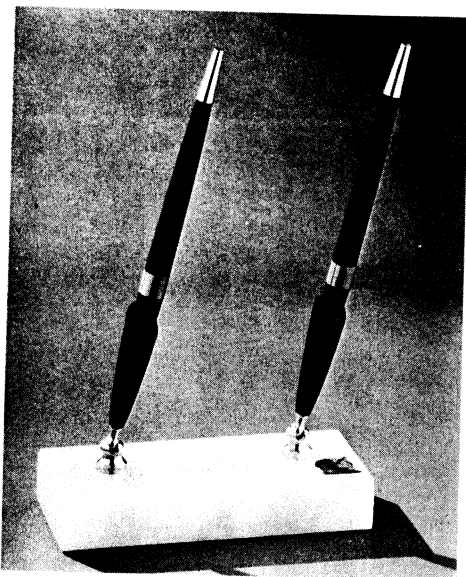

28 - PEN BASE — DOUBLE PEN